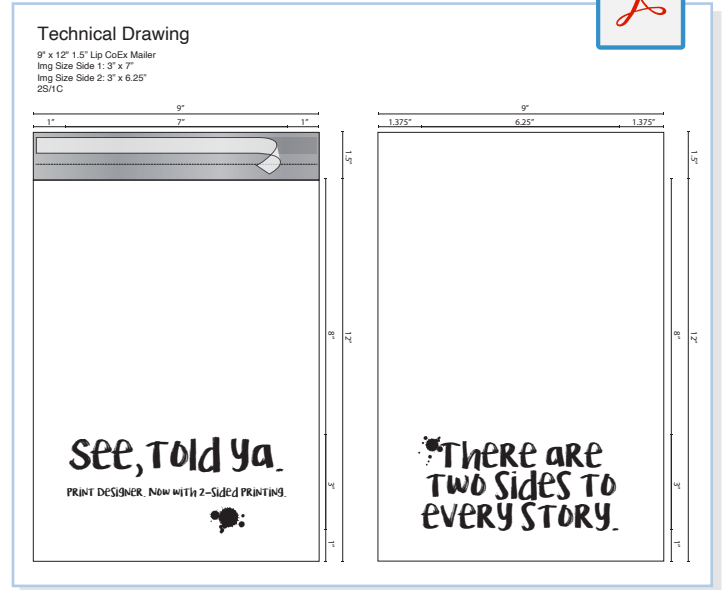

THERE FROM START TO FINISH

Our skilled representative will work with you every step of the way to create a great looking bag to your exact specifications. This ensures a smooth printing process, from proof approval to order completion. If you need help reworking your art, we can help with that, too.

Note: Printed bags made to your approved specification are not eligible for return.

NO ARTWORK? NO PROBLEM!

WE HAVE A SOLUTION FOR THAT.

We can still get you a quote before your artwork is completely done. Just send us the size, number of colors and worry about the artwork later. We also have a number of commonly used Stock Images shown below. If your printed bag just needs a short typed message, we can get that for you, too – just supply your text with the size exactly how you want it to appear.

STOCK IMAGES

Available for both **Registered** and **Random Repeat** Printing.

Suffocation Warning, 14 or 24 pt. text

Biohazard 6" x 6"

Quotes include precise technical line drawings for instant sharing in a PDF attachment.